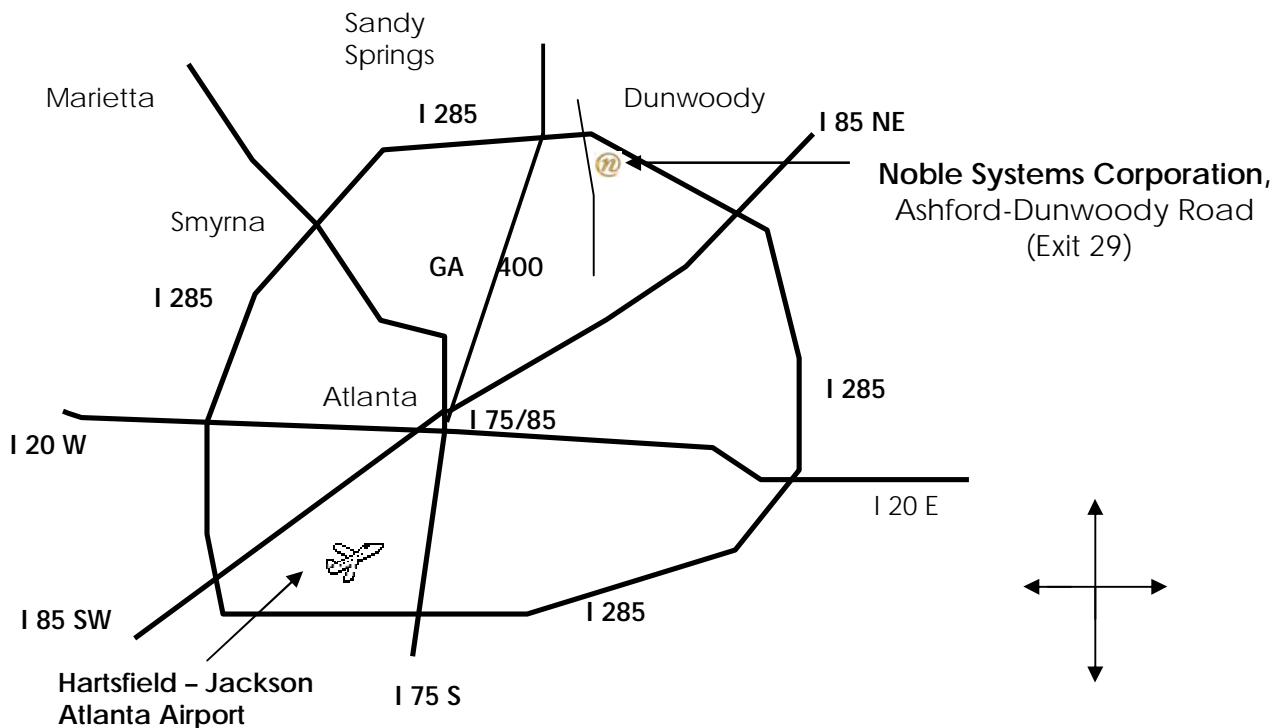

Travel Information Section

WELCOME TO ATLANTA!

Noble Systems' Headquarters is located at 4151 Ashford-Dunwoody Road, Suite 550 (South Tower), Atlanta, GA 30319-1462 (phone: 404-851-1331):

*** Allow 3 hours to get to the airport from our facility for your departing flight ***

From the Airport if taking MARTA:

Follow the "Ground Transportation" signs in the Atlanta airport to the MARTA outlet.
Take the North Springs train to Dunwoody Station
This is located approximately 1 mile from our office

From the Airport if driving or from South Atlanta:

Take I85 North to GA 400
Take GA 400, a toll road, to I285 East.
Take Exit 29 (Ashford Dunwoody Road).
Make a right off the exit ramp and then take your first left at the traffic light (at Lake Hearn)
Turn right towards the *South Entrance* and park
Enter the South Entrance go to the Suite 550 on the 5th floor
Additional parking is available on the North side if necessary